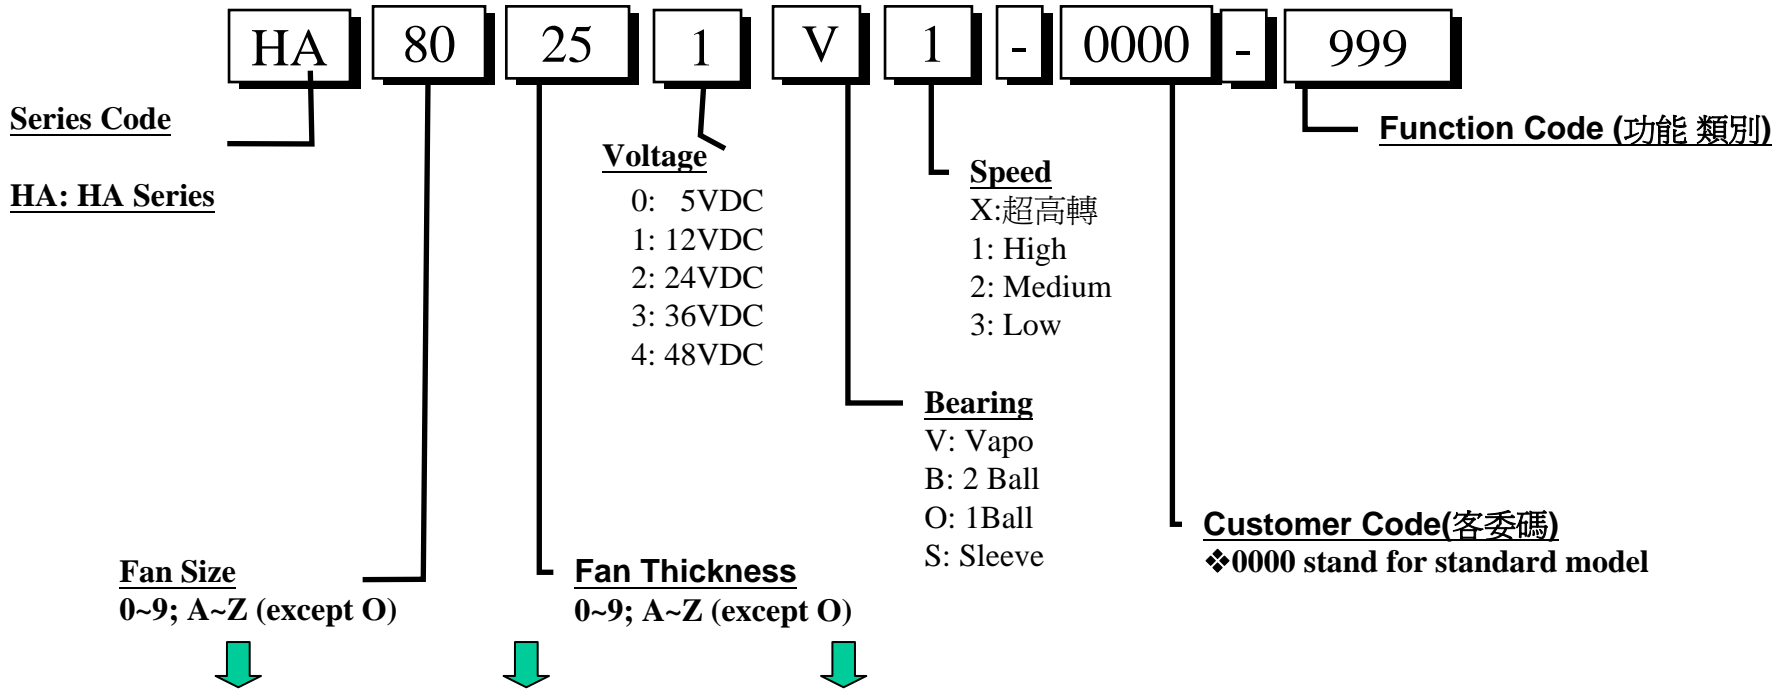

Model Numbering System

編碼	尺寸(mm)	編碼	尺寸(mm)	編碼	尺寸(mm)	編碼	尺寸(mm)
01~09	1~9	A0~A9	100~109	K0~K9	200~209	V0~V9	300~309
10~19	10~19	B0~B9	110~119	L0~L9	210~219	W0~W9	310~319
20~29	20~29	C0~C9	120~129	M0~M9	220~229	X0~X9	320~329
30~39	30~39	D0~D9	130~139	N0~N9	230~239	Y0~Y9	330~339
40~49	40~49	E0~E9	140~149	P0~P9	250~259	Z0~Z9	340~349
50~59	50~59	F0~F9	150~159	Q0~Q9	260~269		
60~69	60~69	G0~G9	160~169	R0~R9	270~279		
70~79	70~79	H0~H9	170~179	S0~S9	280~289		
80~89	80~89	I0~I9	180~189	T0~T9	290~299		
90~99	90~99	J0~J9	190~199	U0~U9	290~299