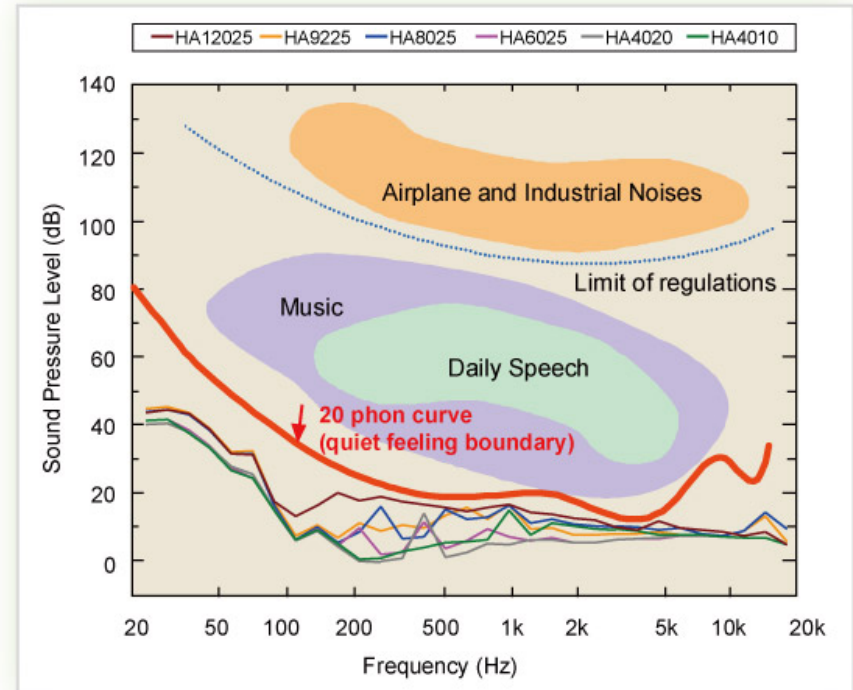

Quieter Than Anything You've Ever
Heard...

Sunon Super Silence Series DC Brushless Fan

SUNON®

Feature

Silence , Superior Sound Quality System, Low Starting Voltage

Perfect Sound Quality

Sunon's Super Silence fan series was tested with standard digital home equipment located one meter away from the users. Created based on "ISO 532B hearing sensation" and charts on human auditory reactions that were plotted for different decibel and frequency levels, the threshold noise level for Sunon's Super Silence series' is lower than 20 phon, the minimum for daily living. It's this ultimate expression of stillness that brings out the best in technological lifestyles.

Super Silence Series

SIZE	40x40x10	40x40x20	60x60x25	80x80x25	92x92x25	120x120x25
Model	HA40101V4-0000-999	HA40201V4-0000-999	HA60251V4-0000-999	HA80251V4-0000-999	HA92251V4-0000-999	HAC0251S4-0000-999
OV	4.5V-13.8V	4.5V -13.8V	4.5V -13.8V	4.5V-13.8V	4.5V-13.8V	4.5V-13.8V
Voltage	12V					12V
Bearing	VAPO					Sleeve
Speed	4500 RPM	4700 RPM	2500 RPM	2000 RPM	1700 RPM	1600RPM
Air Flow	5.3 CFM	5.5 CFM	13.8 CFM	23.7 CFM	28.1 CFM	55 CFM
Static Pressure	0.06 inch-H2O	0.08 inch-H2O	0.04 inch-H2O	0.05 inch-H2O	0.04 inch-H2O	0.06 inch-H2O
Noise	18.2 dBA	12.8 dBA	13.8 dBA	22.1 dBA	17.7 dBA	29.6 dBA
Sample	Yes	Yes	Yes	Yes	Yes	Yes
DS	Yes	Yes	Yes	Yes	Yes	Yes
MP	Yes	Yes	Yes	Yes	Yes	Yes
Price list	See Distribution Price List.					