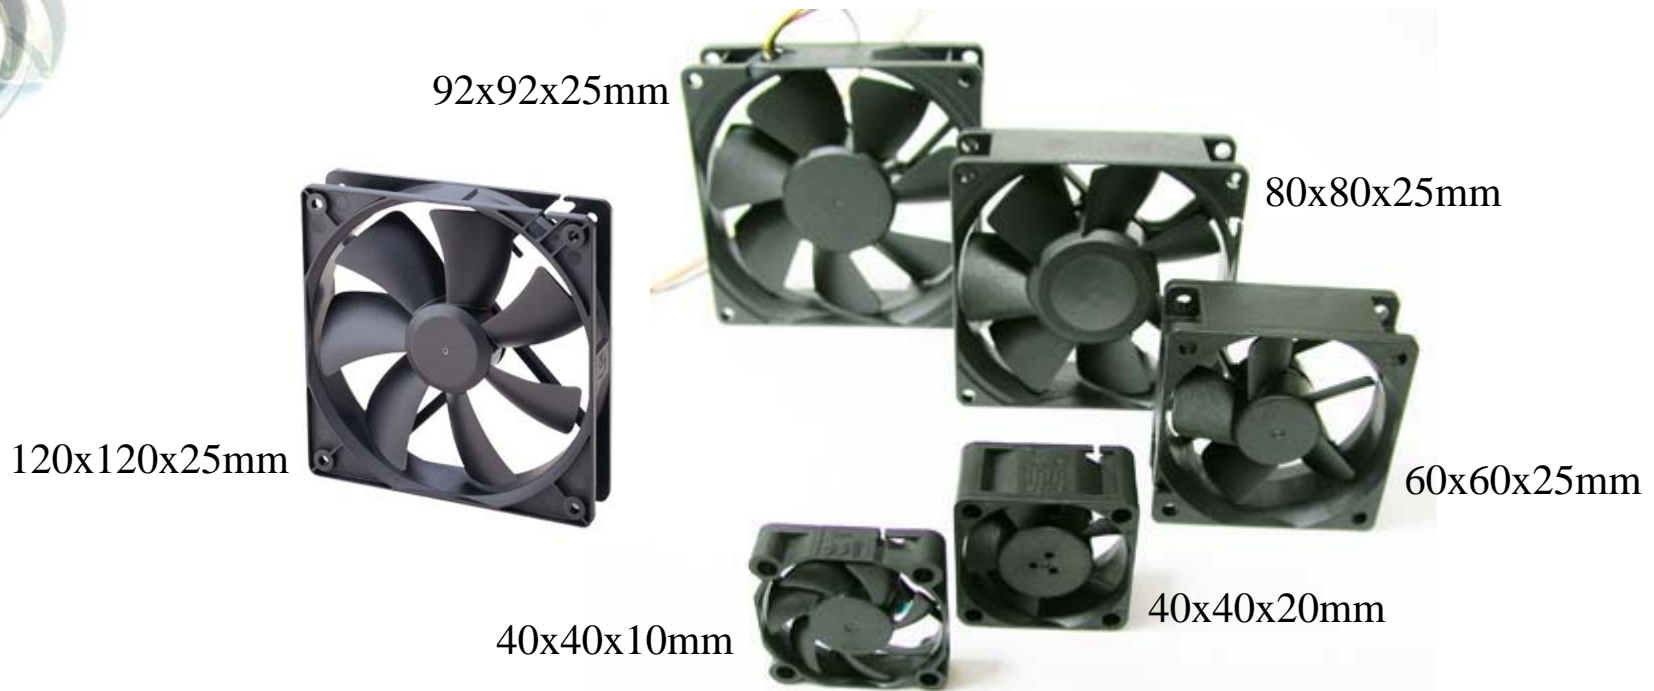

Quieter Than Anything You've Ever
Heard...

Sunon Super Silence Series DC Brushless Fan

SUNON®

Feature

Silence , Superior Sound Quality System, Low Starting Voltage

Perfect Sound Quality

Sunon's Super Silence fan series was tested with standard digital home equipment located one meter away from the users. Created based on "ISO 532B hearing sensation" and charts on human auditory reactions that were plotted for different decibel and frequency levels, the threshold noise level for Sunon's Super Silence series' is lower than 20 phon, the minimum for daily living. It's this ultimate expression of stillness that brings out the best in technological lifestyles.

Super Silence Series

SIZE	40x40x10	40x40x20	60x60x25	80x80x25	92x92x25	120x120x25
Model	HA40101V4-0000-999	HA40201V4-0000-999	HA60251V4-0000-999	HA80251V4-0000-999	HA92251V4-0000-999	HAC0251S4-0000-999
OV	4.5V-13.8V	4.5V -13.8V	4.5V -13.8V	4.5V-13.8V	4.5V-13.8V	4.5V-13.8V
Voltage	12V					12V
Bearing	VAPO					Sleeve
Speed	4500 RPM	4700 RPM	2500 RPM	2000 RPM	1700 RPM	1600RPM
Air Flow	5.3 CFM	5.5 CFM	13.8 CFM	23.7 CFM	28.1 CFM	55 CFM
Static Pressure	0.06 inch-H2O	0.08 inch-H2O	0.04 inch-H2O	0.05 inch-H2O	0.04 inch-H2O	0.06 inch-H2O
Noise	18.2 dBA	12.8 dBA	13.8 dBA	22.1 dBA	17.7 dBA	29.6 dBA
Sample	Yes	Yes	Yes	Yes	Yes	Yes
DS	Yes	Yes	Yes	Yes	Yes	Yes
MP	Yes	Yes	Yes	Yes	Yes	Yes
Price list	See Distribution Price List.					

Preliminary specification for reference.

Appearance Comparison-40x40x10mm

HA4010

KDE 4010

Difference		
Frame	Arms	Impeller
V	V	V

Appearance Comparison-40x40x20mm

HA4020

KDE 4020

KDE 8025

Difference		
Frame	Arms	Impeller
V	V	V

Appearance Comparison-92x92x25mm

HA9225

KDE 9225

Difference		
Frame	Arms	Impeller
V	V	V

Appearance Comparison-120x120x25mm

HA12025