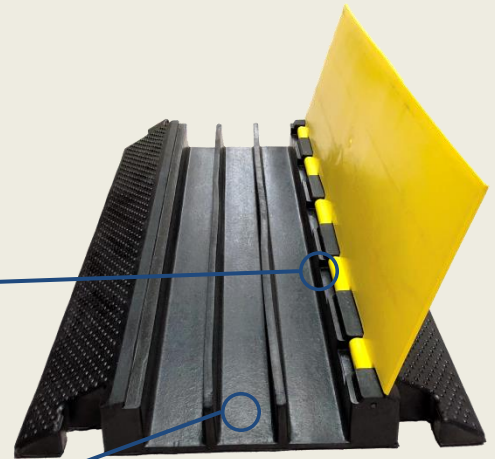

KORE Series Cable Protectors

Purpose

Our heavy duty cable protectors will guard your audio, power, or industrial cables from certain death due to heavy traffic from people, trucks, and cars.

Durable & Easy Assembly

Single piece design with a top hinged lid for easy access. No tools are required to configure. Have a high impact resistance and dynamic load bearing properties.

Multi-Channel Design

Multiple channels to keep your cables organized and separated. Can hold cables up to 1 ½ inches in diameter.

Rubber Material

Designed to be durable and flexible.

Safety Features

With a bright yellow top, the cable ramps will be easily visible to oncoming traffic. Safety warning symbols are molded into the lid's surface. Skid resistant with rough pattern on all upper surfaces.