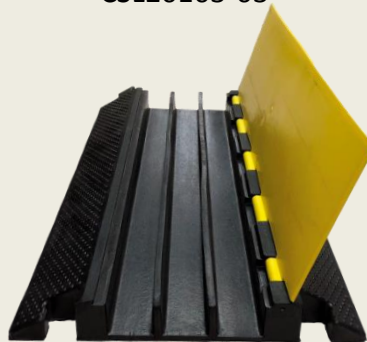

KORE Series Cable Protectors

Purpose

Our heavy duty cable protectors will guard your audio, power, or industrial cables from certain death due to heavy traffic from people, trucks, and cars.

Durable & Easy Assembly

Rubber Material

Designed to be durable and flexible.

Safety Features

With a bright yellow top, the cable ramps will be easily visible to oncoming traffic. Safety warning symbols are molded into the lid's surface. Skid resistant with rough pattern on all upper surfaces.

CSL20103-03

CSL20105-03

Product specifications may change without prior notification

Our KORE cable protectors were made for those looking for durability in a budget friendly package

CSL20102-03

CSL20103-03

CSL20105-03

KORE Series Cable Protectors

Part Number	Description	Length (in)	Width (in)	Height (in)	Weight (lbs)	Channel Size (in)	Working Temp	Working Load Limit
CSL20102-03	2 Channel Yellow and Black straight 3ft.	39.37	9.84	1.97	14.3	1.57	13°F - 122°F	8 Tons
CSL20103-03	3 Channel Yellow and Black straight 3ft.	35.83	19.69	2.75	14.3	1.57	13°F - 122°F	8 Tons
CSL20105-03	5 Channel Yellow and Black straight 3ft.	35.43	19.68	1.97	30	1.38	13°F - 122°F	8 Tons