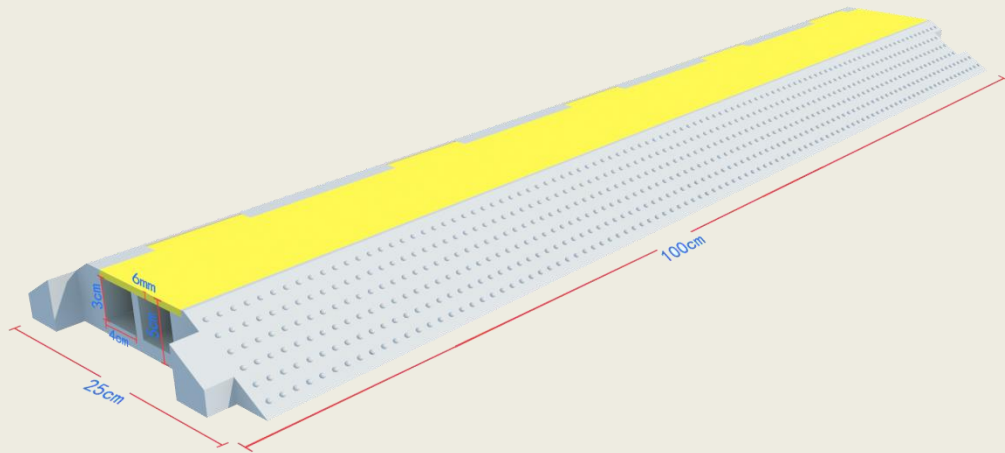

Single piece design with a top hinged lid for easy access. No tools are required to configure. Have a high impact resistance and dynamic load bearing properties.

Multi-Channel Design

Multiple channels to keep your cables organized and separated. Can hold cables up to 1 ½ inches in diameter.

Rubber Material

Designed to be durable and flexible.

Safety Features

With a bright yellow top, the cable ramps will be easily visible to oncoming traffic. Safety warning symbols are molded into the lid's surface. Skid resistant with rough pattern on all upper surfaces.

CSL20105-03

KORE Series Cable Protectors

Part Number	Description	Length (in)	Width (in)	Height (in)	Weight (lbs)	Channel Size (in)	Working Temp	Working Load Limit
CSL20102-03	2 Channel Yellow and Black straight 3ft.	39.37	9.84	1.97	14.3	1.57	13°F - 122°F	8 Tons
CSL20103-03	3 Channel Yellow and Black straight 3ft.	35.83	19.69	2.75	14.3	1.57	13°F - 122°F	8 Tons
CSL20105-03	5 Channel Yellow and Black straight 3ft.	35.43	19.68	1.97	30	1.38	13°F - 122°F	8 Tons

Product specifications may change without prior notification

KORE Series Cable Protectors

Part Number	Description	Length (in)	Width (in)	Height (in)	Weight (lbs)	Channel Size (in)	Working Temp	Working Load Limit
CSL20102-03	2 Channel Yellow and Black straight 3ft.	39.37	9.84	1.97	14.3	1.57	13°F - 122°F	8 Tons
CSL20103-03	3 Channel Yellow and Black straight 3ft.	35.83	19.69	2.75	14.3	1.57	13°F - 122°F	8 Tons
CSL20105-03	5 Channel Yellow and Black straight 3ft.	35.43	19.68	1.97	30	1.38	13°F - 122°F	8 Tons