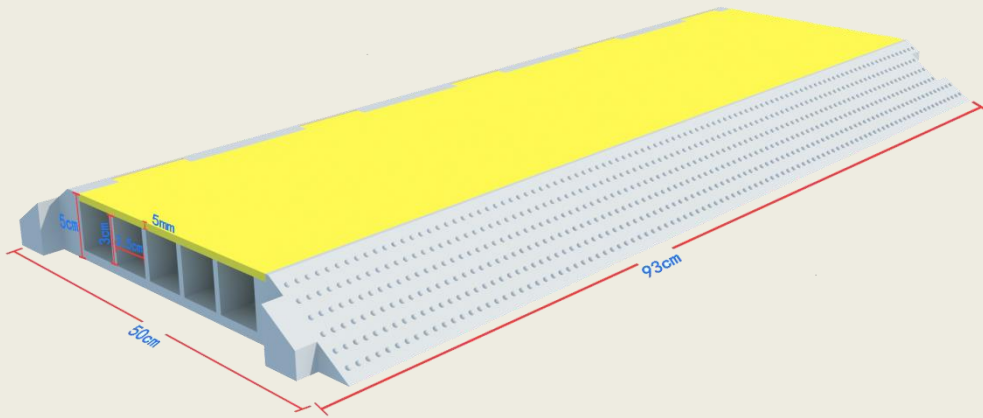

KORE Series Cable Protectors

Part Number	Description	Length (in)	Width (in)	Height (in)	Weight (lbs)	Channel Size (in)	Working Temp	Working Load Limit
CSL20102-03	2 Channel Yellow and Black straight 3ft.	39.37	9.84	1.97	14.3	1.57	13°F - 122°F	8 Tons
CSL20103-03	3 Channel Yellow and Black straight 3ft.	35.83	19.69	2.75	14.3	1.57	13°F - 122°F	8 Tons
CSL20105-03	5 Channel Yellow and Black straight 3ft.	35.43	19.68	1.97	30	1.38	13°F - 122°F	8 Tons

Product specifications may change without prior notification