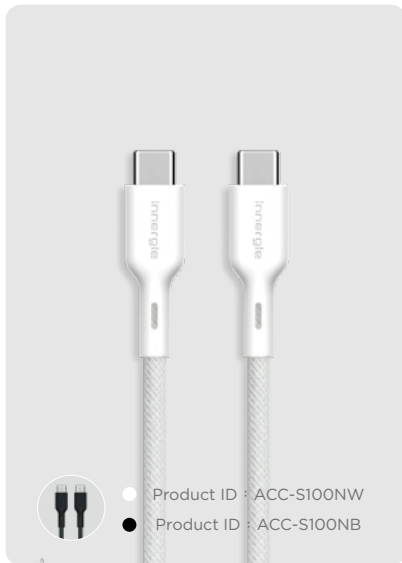

Cable & Others

Innergie's Cable & Others category features essential charging accessories and unique power solutions that seamlessly bridge legacy charging systems into the USB-C era. From high-quality USB-C cables to power converters and travel accessories, each item is designed for durability, compatibility, and everyday convenience.

Whether at home, in the office, or on the move, these accessories complete your charging setup with ease and reliability.

USB-C to USB-C 1M 100W Braided Cable

3 Years Warranty

Fast Charging	5A E-Marker PD 100W
Compatibility	With most USB-C devices. MacBook, iPad, Chromebook, etc.
Support	480 Mbps data sync
Bend Test	25,000+