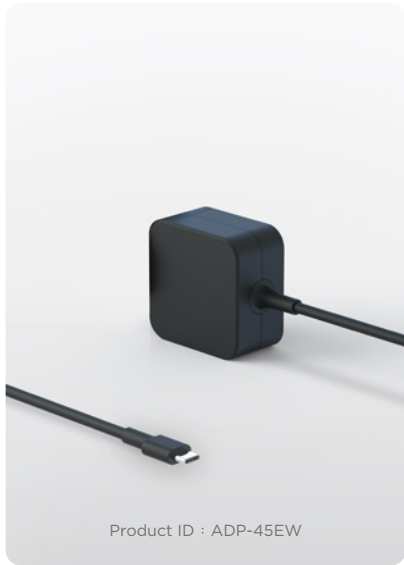

45W USB-C Laptop Charger

3 Years Warranty

Port	Single USB-C
Output Power	Up to 45W
AC Input	100.0-240.0V AC / 1.2A 50-60Hz
DC Input	5.0V=3.0A ; 9.0V=3.0A ; 15.0V=3.0A ; 20V=2.25A
Size	53x53x28.5mm / 200g, 80cc
Built in Cable	2m
Usage Type	Wall