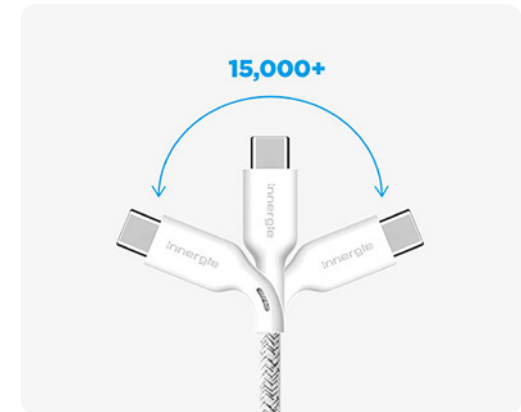

Ultra Durable

15,000+ bend test verified for long-lasting lifespan.