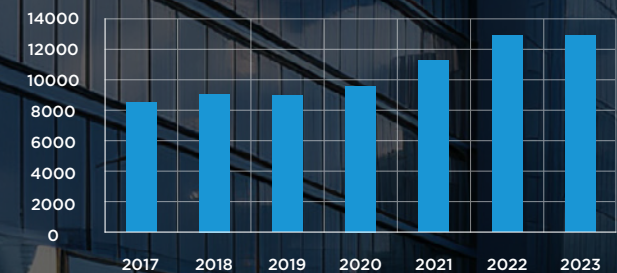

Bruce Cheng

Founder and Honorary Chairman

Yancey Hai

Chairman

Worldwide Revenues

US\$ Million

Delta's consolidated worldwide sales revenue in 2023 was US\$12.891 billion.

	Asia-Pacific	Americas	EMEA	Total
Sales Offices	100	25	33	158
Plant Sites	40	4	4	48
R&D Centers	48	9	15	72