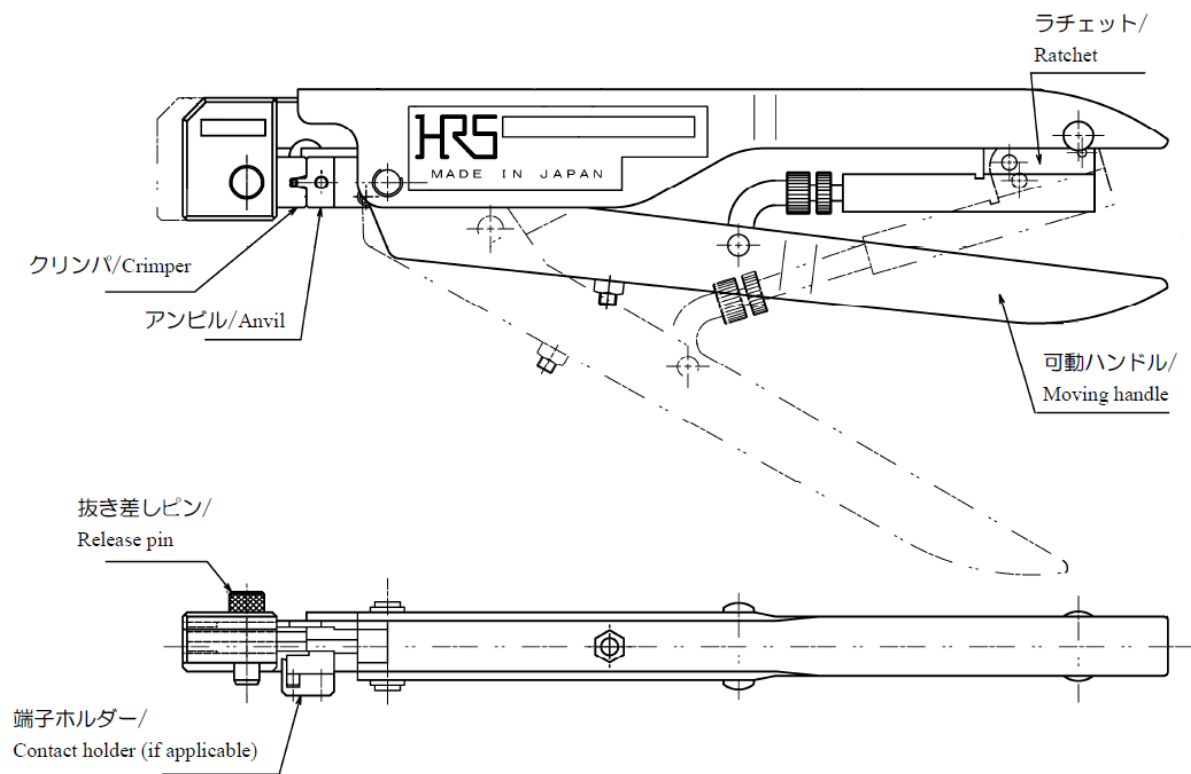

PS3 (GT8E) Series Manual Crimping Tool Combination List

Applicable contact	Applicable contact	Applicable wire				Manual Crimping Tool
		UL	AWG	Sec area	Insulation OD	
GT8E-2022SC	GT8E-2022SC	AVSS0.3	-	0.37mm ²	φ 1.5mm	HT304/GT8E-2022S 【CL780-0042-6】