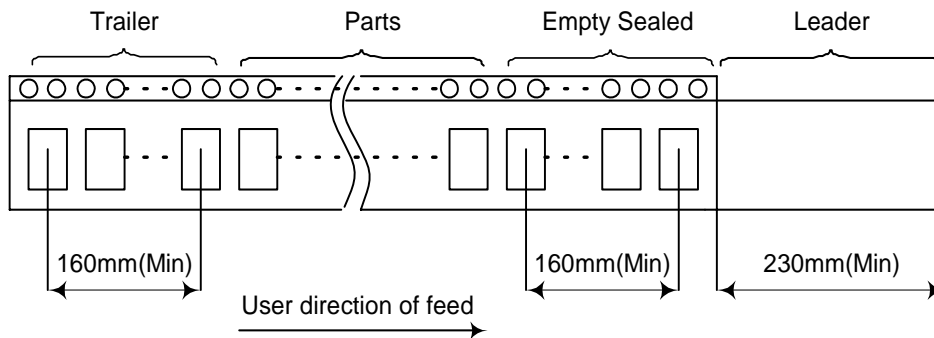

REMARK :

DIMENSIONS	L	L1	W	W1	pcs / Reel (UNIT : mm)
	178	13	11.6	8.4	Standard Reel Quantity is 3,000 pcs per reel