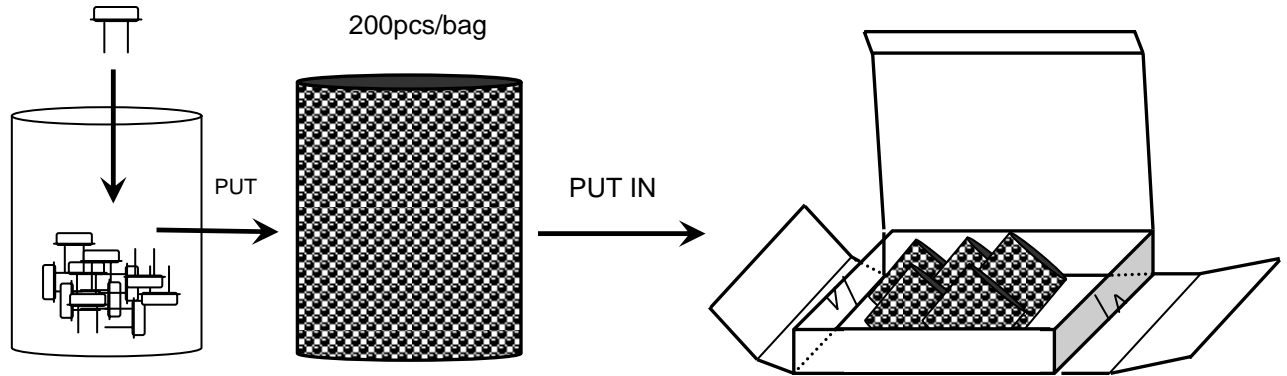

**Packing For Pb Free Parts :**

**1. INNER BOX : (Unit : mm)**

**2. LOGO STICKER(CARTON and INNER BOX) : (Unit : mm)**

Label A

- # (1) Put in stuff between space.
- (2) Tie Up the Carton with 4 Packthreads.
- (3) "G" : Pb-Free Product

**(A) Tape and reel configuration:(Unit : mm)**

(a) Emboss tapping configuration. (per EIA-481-2)

(b) Reel configuration.

**(B) Packing & Label :(Unit : mm)**

**PACKING : (EIA-481-2)**

DIMENSIONS	A	B	C	D	E	F	G	H	(UNIT : mm)
	1.40	5.40	3.60	8.00	12.00	4.00	1.55	1.75	

**REMARK :**

DIMENSIONS	L	L1	W	W1	pcs / Reel (UNIT : mm)
	180	13	16.5	12	Standard Reel Quantity is 1,000 pcs per reel

**PACKING : (EIA-481-2)**

DIMENSIONS	A	B	C	D	E	F	G	H	(UNIT : mm)
	0.65 ±0.1	2.3 ±0.1	1.9 ±0.1	4.0 ±0.1	8.0 ±0.2	4.0 ±0.1	1.55 ±0.05	1.75 ±0.1	

## REMARK :

DIMENSIONS	L	L1	L2	W	W1	pcs / Reel (UNIT : mm)
	178 ±1	13.0 ±0.5	2.5 ±0.5	11.5 ±0.2	8.0 +1,-0	Standard Reel Quantity is 3,000 pcs per reel

■ PACKING

DIMENSIONS	A	B	C	D	E	F	G	H	(UNIT : mm)
	1.40	3.40	2.70	4.00	8.00	4.00	1.55	1.75	