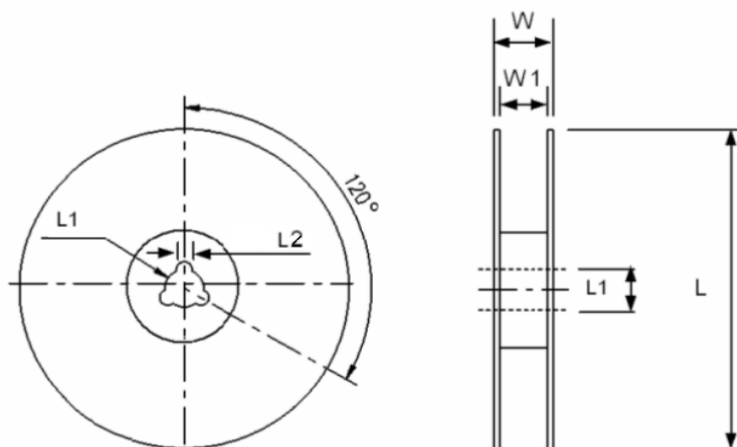

**(A) Tape and reel configuration:(Unit : mm)**

(a) Emboss tapping configuration. (per EIA-481-2)

(b) Reel configuration.

**(B) Packing & Label :(Unit : mm)**

**PACKING : (EIA-481-2)**

DIMENSIONS	A	B	C	D	E	F	G	H	(UNIT : mm)
	1.40	5.40	3.60	8.00	12.00	4.00	1.55	1.75	

**REMARK :**

DIMENSIONS	L	L1	W	W1	pcs / Reel (UNIT : mm)
	180	13	16.5	12	Standard Reel Quantity is 1,000 pcs per reel

**PACKING : (EIA-481-2)**

DIMENSIONS	A	B	C	D	E	F	G	H	(UNIT : mm)
	0.65 ±0.1	2.3 ±0.1	1.9 ±0.1	4.0 ±0.1	8.0 ±0.2	4.0 ±0.1	1.55 ±0.05	1.75 ±0.1	

## REMARK :

DIMENSIONS	L	L1	L2	W	W1	pcs / Reel (UNIT : mm)
	178 ±1	13.0 ±0.5	2.5 ±0.5	11.5 ±0.2	8.0 +1,-0	Standard Reel Quantity is 3,000 pcs per reel

■ PACKING

DIMENSIONS	A	B	C	D	E	F	G	H	(UNIT : mm)
	1.40	3.40	2.70	4.00	8.00	4.00	1.55	1.75	

REMARK :

DIMENSIONS	L	L1	W	W1	pcs / Reel (UNIT : mm)
	178	13	11.5	8	Standard Reel Quantity is 3,000 pcs per reel

■ PACKING

DIMENSIONS	A	B	C	D	E	F	G	H	(UNIT : mm)
	1.05	2.7	2.25	4	8	4	1.55	1.75	

REMARK :

DIMENSIONS	L	L1	W	W1	pcs / Reel (UNIT : mm)
	178	13	11.5	8	Standard Reel Quantity is 3,000 pcs per reel