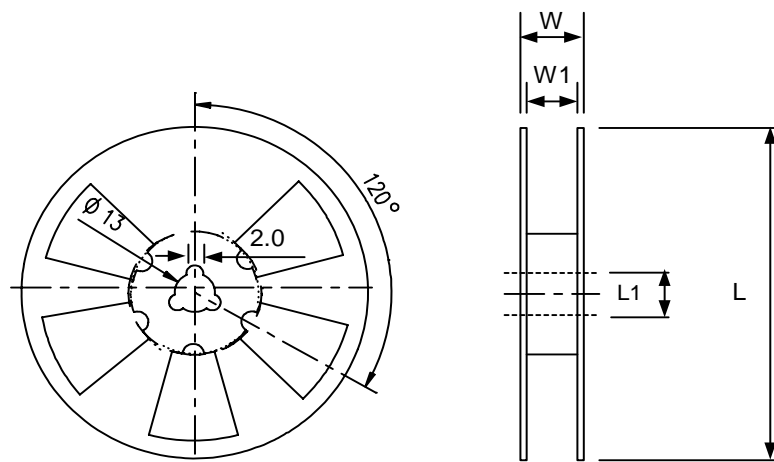

**(A) Tape and reel configuration:(Unit : mm)**

(a) Emboss tapping configuration. (per EIA-481-2)

(b) Reel configuration.

**(B) Packing & Label :(Unit : mm)**

**PACKING : (EIA-481-2)**

DIMENSIONS	A	B	C	D	E	F	G	H	(UNIT : mm)
	1.40	5.40	3.60	8.00	12.00	4.00	1.55	1.75	

**REMARK :**

DIMENSIONS	L	L1	W	W1	pcs / Reel (UNIT : mm)
	180	13	16.5	12	Standard Reel Quantity is 1,000 pcs per reel

**PACKING : (EIA-481-2)**

DIMENSIONS	A	B	C	D	E	F	G	H	(UNIT : mm)
	0.65 ±0.1	2.3 ±0.1	1.9 ±0.1	4.0 ±0.1	8.0 ±0.2	4.0 ±0.1	1.55 ±0.05	1.75 ±0.1	

## REMARK :

DIMENSIONS	L	L1	L2	W	W1	pcs / Reel (UNIT : mm)
	178 ±1	13.0 ±0.5	2.5 ±0.5	11.5 ±0.2	8.0 +1,-0	Standard Reel Quantity is 3,000 pcs per reel

■ PACKING

DIMENSIONS	A	B	C	D	E	F	G	H	(UNIT : mm)
	1.40	3.40	2.70	4.00	8.00	4.00	1.55	1.75	

REMARK :

DIMENSIONS	L	L1	W	W1	pcs / Reel (UNIT : mm)
	178	13	11.5	8	Standard Reel Quantity is 3,000 pcs per reel

■ PACKING

DIMENSIONS	A	B	C	D	E	F	G	H	(UNIT : mm)
	1.05	2.7	2.25	4	8	4	1.55	1.75	

REMARK :

DIMENSIONS	L	L1	W	W1	pcs / Reel (UNIT : mm)
	178	13	11.5	8	Standard Reel Quantity is 3,000 pcs per reel