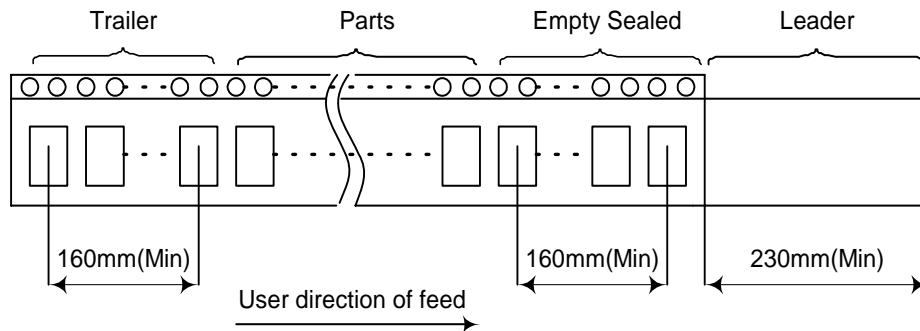

**REMARK :**

DIMENSIONS	L	L1	W	W1	pcs / Reel (UNIT : mm)
	180	13	16.5	12	Standard Reel Quantity is 1,000 pcs per reel

**PACKING : (EIA-481-2)**

DIMENSIONS	A	B	C	D	E	F	G	H	(UNIT : mm)
	0.65 ±0.1	2.3 ±0.1	1.9 ±0.1	4.0 ±0.1	8.0 ±0.2	4.0 ±0.1	1.55 ±0.05	1.75 ±0.1	

## REMARK :

DIMENSIONS	L	L1	L2	W	W1	pcs / Reel (UNIT : mm)
	178 ±1	13.0 ±0.5	2.5 ±0.5	11.5 ±0.2	8.0 +1,-0	Standard Reel Quantity is 3,000 pcs per reel

■ PACKING

DIMENSIONS	A	B	C	D	E	F	G	H	(UNIT : mm)
	1.40	3.40	2.70	4.00	8.00	4.00	1.55	1.75	

REMARK :

DIMENSIONS	L	L1	W	W1	pcs / Reel (UNIT : mm)
	178	13	11.5	8	Standard Reel Quantity is 3,000 pcs per reel

■ PACKING

DIMENSIONS	A	B	C	D	E	F	G	H	(UNIT : mm)
	1.05	2.7	2.25	4	8	4	1.55	1.75	

REMARK :

DIMENSIONS	L	L1	W	W1	pcs / Reel (UNIT : mm)
	178	13	11.5	8	Standard Reel Quantity is 3,000 pcs per reel