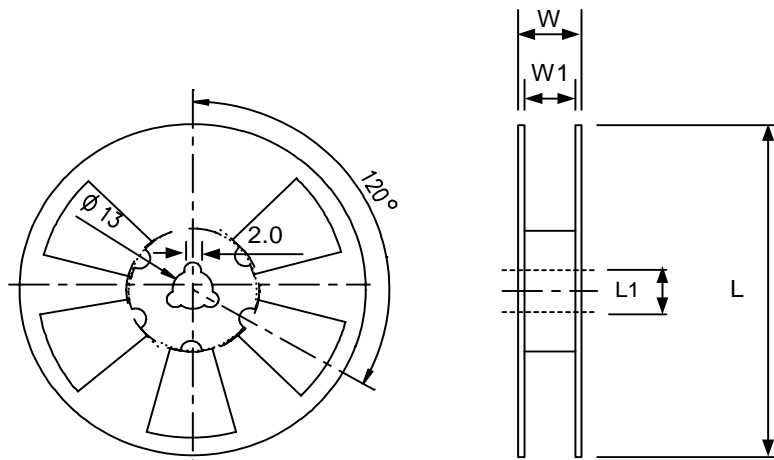

REMARK :

DIMENSIONS	L	L1	W	W1	pcs / Reel (UNIT : mm)
	178	13	11.6	8.4	Standard Reel Quantity is 3,000 pcs per reel