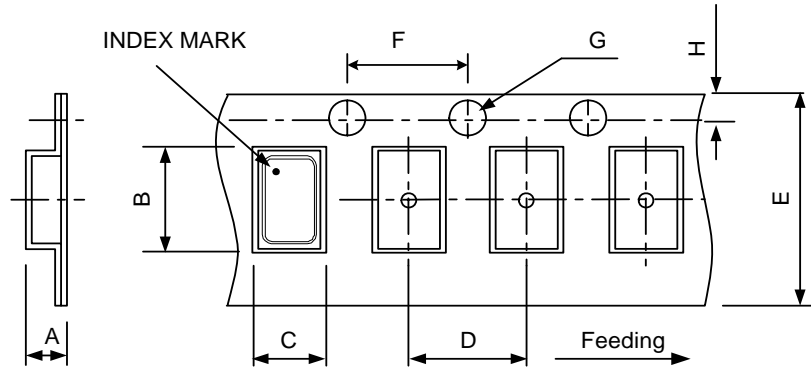

**(A) Tape and reel configuration:(Unit : mm)**

(a) Emboss tapping configuration. (per EIA-481-2)

(b) Reel configuration.

**(B) Packing & Label :(Unit : mm)**

**PACKING : (EIA-481-2)**

DIMENSIONS	A	B	C	D	E	F	G	H	(UNIT : mm)
	1.40	5.40	3.60	8.00	12.00	4.00	1.55	1.75	

**REMARK :**

DIMENSIONS	L	L1	W	W1	pcs / Reel (UNIT : mm)
	180	13	16.5	12	Standard Reel Quantity is 1,000 pcs per reel

**PACKING : (EIA-481-2)**

DIMENSIONS	A	B	C	D	E	F	G	H	(UNIT : mm)
	0.65 ±0.1	2.3 ±0.1	1.9 ±0.1	4.0 ±0.1	8.0 ±0.2	4.0 ±0.1	1.55 ±0.05	1.75 ±0.1	

## REMARK :

DIMENSIONS	L	L1	L2	W	W1	pcs / Reel (UNIT : mm)
	178 ±1	13.0 ±0.5	2.5 ±0.5	11.5 ±0.2	8.0 +1,-0	Standard Reel Quantity is 3,000 pcs per reel

■ PACKING

DIMENSIONS	A	B	C	D	E	F	G	H	(UNIT : mm)
	1.40	3.40	2.70	4.00	8.00	4.00	1.55	1.75	

REMARK :

DIMENSIONS	L	L1	W	W1	pcs / Reel (UNIT : mm)
	178	13	11.5	8	Standard Reel Quantity is 3,000 pcs per reel

■ PACKING

DIMENSIONS	A	B	C	D	E	F	G	H	(UNIT : mm)
	1.05	2.7	2.25	4	8	4	1.55	1.75	

REMARK :

DIMENSIONS	L	L1	W	W1	pcs / Reel (UNIT : mm)
	178	13	11.5	8	Standard Reel Quantity is 3,000 pcs per reel