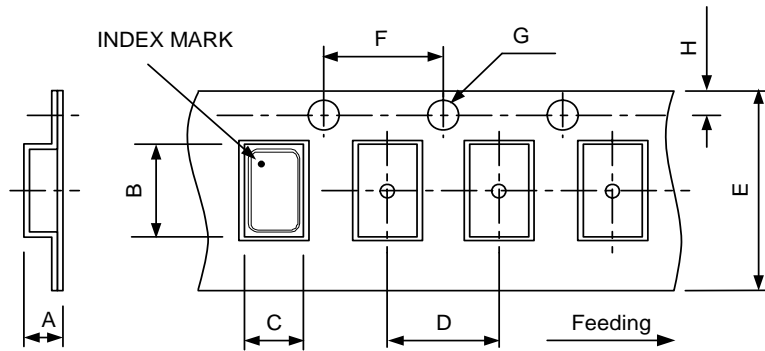

**Packing For Pb Free Parts :**

**1. INNER BOX : (Unit : mm)**

**2. LOGO STICKER(CARTON and INNER BOX) : (Unit : mm)**

Label A

- # (1) Put in stuff between space.
- (2) Tie Up the Carton with 4 Packthreads.
- (3) "G" : Pb-Free Product

**(A) Tape and reel configuration:(Unit : mm)**

(a) Emboss tapping configuration. (per EIA-481-2)

(b) Reel configuration.

**(B) Packing & Label :(Unit : mm)**

**PACKING : (EIA-481-2)**

DIMENSIONS	A	B	C	D	E	F	G	H	(UNIT : mm)
	1.40	5.40	3.60	8.00	12.00	4.00	1.55	1.75	

**REMARK :**

DIMENSIONS	L	L1	W	W1	pcs / Reel (UNIT : mm)
	180	13	16.5	12	Standard Reel Quantity is 1,000 pcs per reel

**PACKING : (EIA-481-2)**

DIMENSIONS	A	B	C	D	E	F	G	H	(UNIT : mm)
	0.65 ±0.1	2.3 ±0.1	1.9 ±0.1	4.0 ±0.1	8.0 ±0.2	4.0 ±0.1	1.55 ±0.05	1.75 ±0.1	

## REMARK :

DIMENSIONS	L	L1	L2	W	W1	pcs / Reel (UNIT : mm)
	178 ±1	13.0 ±0.5	2.5 ±0.5	11.5 ±0.2	8.0 +1,-0	Standard Reel Quantity is 3,000 pcs per reel

■ PACKING

DIMENSIONS	A	B	C	D	E	F	G	H	(UNIT : mm)
	1.40	3.40	2.70	4.00	8.00	4.00	1.55	1.75	