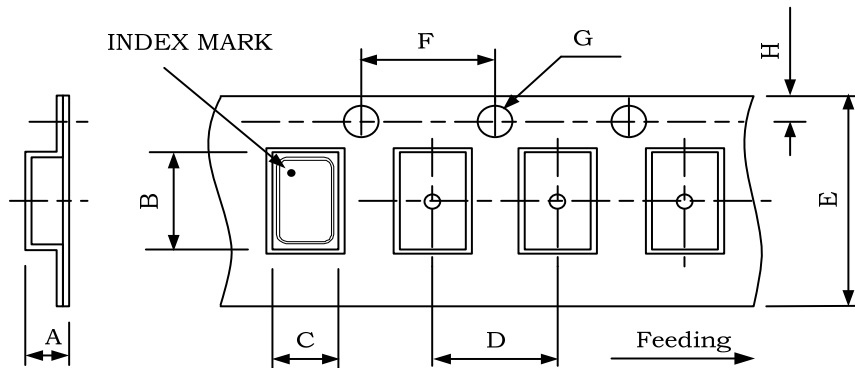

**REMARK :**

DIMENSIONS	L	L1	W	W1	pcs / Reel (UNIT : mm)
	180	13	16.5	12	Standard Reel Quantity is 1,000 pcs per reel

**PACKING : (EIA-481-2)**

DIMENSIONS	A	B	C	D	E	F	G	H	(UNIT : mm)
	0.65 ±0.1	2.3 ±0.1	1.9 ±0.1	4.0 ±0.1	8.0 ±0.2	4.0 ±0.1	1.55 ±0.05	1.75 ±0.1	

## REMARK :

DIMENSIONS	L	L1	L2	W	W1	pcs / Reel (UNIT : mm)
	178 ±1	13.0 ±0.5	2.5 ±0.5	11.5 ±0.2	8.0 +1,-0	Standard Reel Quantity is 3,000 pcs per reel

■ PACKING

DIMENSIONS	A	B	C	D	E	F	G	H	(UNIT : mm)
	1.40	3.40	2.70	4.00	8.00	4.00	1.55	1.75	

REMARK :

DIMENSIONS	L	L1	W	W1	pcs / Reel (UNIT : mm)
	178	13	11.5	8	Standard Reel Quantity is 3,000 pcs per reel

■ PACKING

DIMENSIONS	A	B	C	D	E	F	G	H	(UNIT : mm)
	1.05	2.7	2.25	4	8	4	1.55	1.75	

REMARK :

DIMENSIONS	L	L1	W	W1	pcs / Reel (UNIT : mm)
	178	13	11.5	8	Standard Reel Quantity is 3,000 pcs per reel