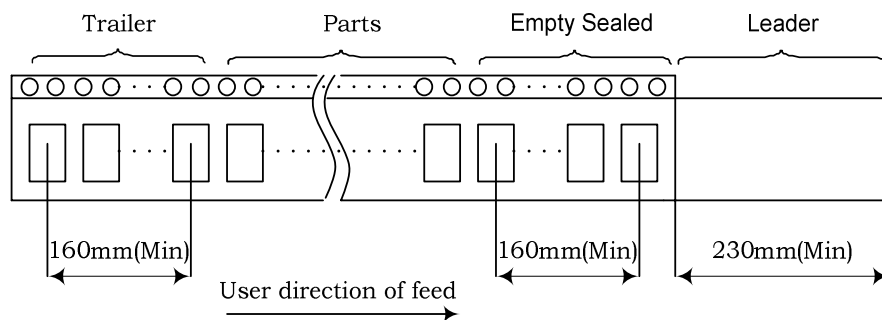

REMARK :

DIMENSIONS	L	L1	W	W1	pcs / Reel (UNIT : mm)
	180	13	16.5	12	Standard Reel Quantity is 1,000 pcs per reel