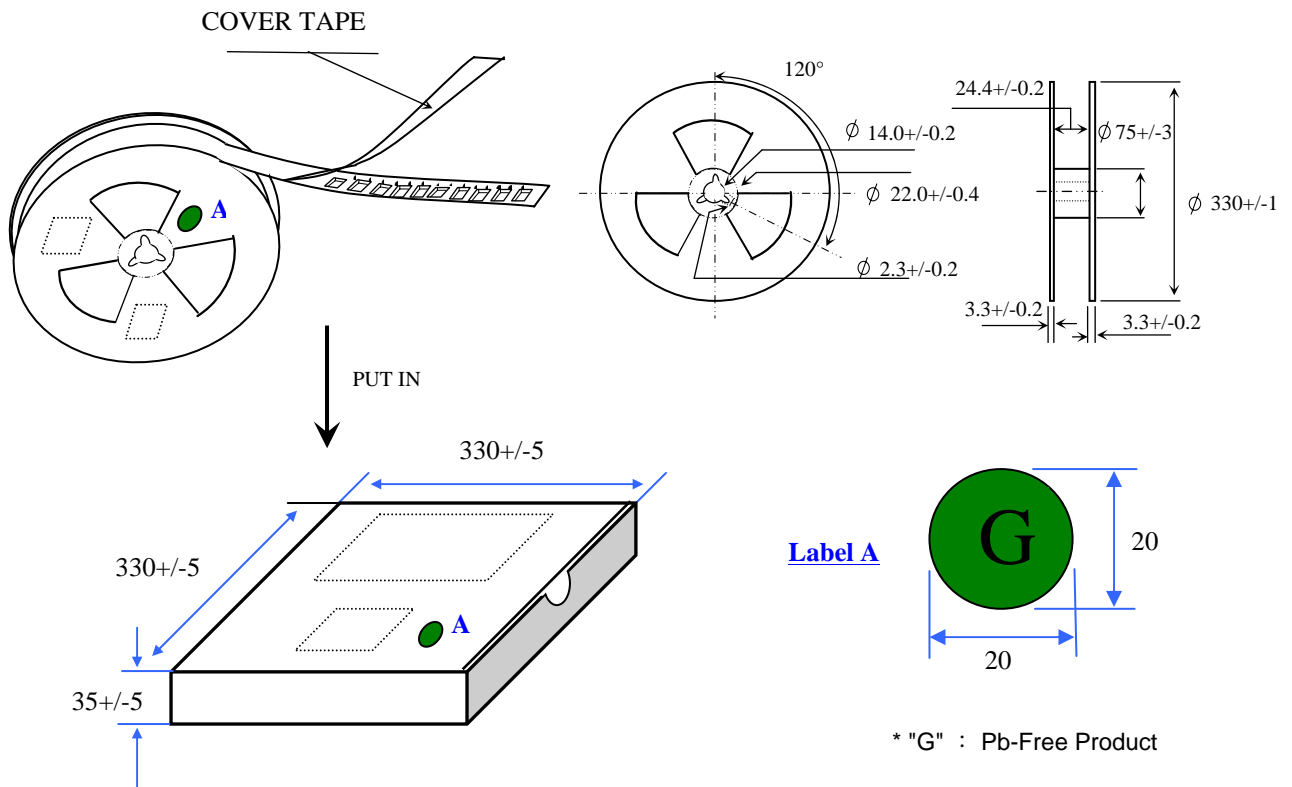

**Packing For Pb Free Parts :**

**1. INNER BOX : (Unit : mm)**

**2. LOGO STICKER(CARTON and INNER BOX) : (Unit : mm)**

Label A

- # (1) Put in stuff between space.
- (2) Tie Up the Carton with 4 Packthreads.
- (3) "G" : Pb-Free Product

**(A) Tape and reel configuration:(Unit : mm)**

(a) Emboss tapping configuration. (per EIA-481-2)

(b) Reel configuration.

**(B) Packing & Label :(Unit : mm)**

**PACKING : (EIA-481-2)**

DIMENSIONS	A	B	C	D	E	F	G	H	(UNIT : mm)
	1.40	5.40	3.60	8.00	12.00	4.00	1.55	1.75	

**REMARK :**

DIMENSIONS	L	L1	W	W1	pcs / Reel (UNIT : mm)
	180	13	16.5	12	Standard Reel Quantity is 1,000 pcs per reel

**PACKING : (EIA-481-2)**

DIMENSIONS	A	B	C	D	E	F	G	H	(UNIT : mm)
	0.65 ±0.1	2.3 ±0.1	1.9 ±0.1	4.0 ±0.1	8.0 ±0.2	4.0 ±0.1	1.55 ±0.05	1.75 ±0.1	

## REMARK :

DIMENSIONS	L	L1	L2	W	W1	pcs / Reel (UNIT : mm)
	178 ±1	13.0 ±0.5	2.5 ±0.5	11.5 ±0.2	8.0 +1,-0	Standard Reel Quantity is 3,000 pcs per reel

■ PACKING

DIMENSIONS	A	B	C	D	E	F	G	H	(UNIT : mm)
	1.40	3.40	2.70	4.00	8.00	4.00	1.55	1.75	