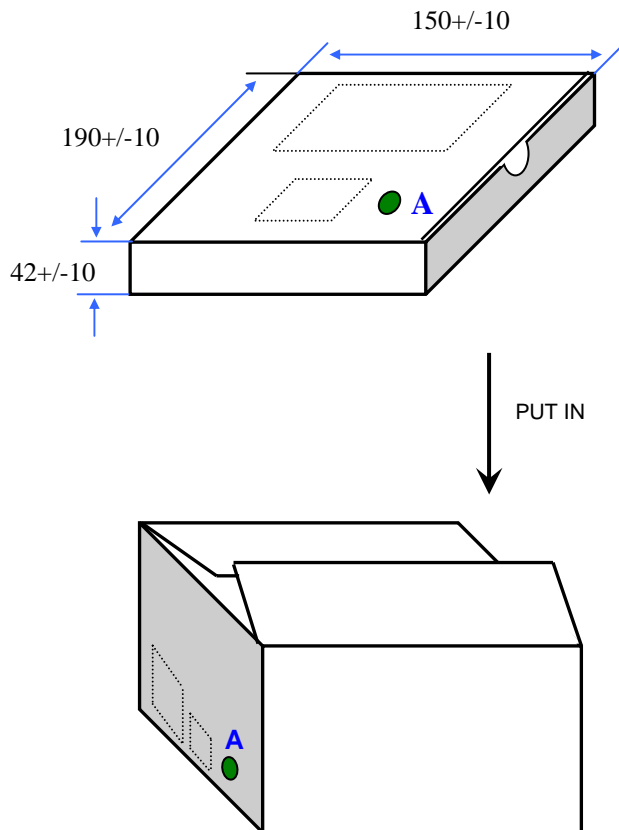

**Packing For Pb Free Parts :**

**1. INNER BOX : (Unit : mm)**

**2. LOGO STICKER(CARTON and INNER BOX) : (Unit : mm)**

Label A

- # (1) Put in stuff between space.
- (2) Tie Up the Carton with 4 Packthreads.
- (3) "G" : Pb-Free Product

**(A) Tape and reel configuration:(Unit : mm)**

(a) Emboss tapping configuration. (per EIA-481-2)

(b) Reel configuration.

**(B) Packing & Label :(Unit : mm)**

**PACKING : (EIA-481-2)**

DIMENSIONS	A	B	C	D	E	F	G	H	(UNIT : mm)
	1.40	5.40	3.60	8.00	12.00	4.00	1.55	1.75	

**REMARK :**

DIMENSIONS	L	L1	W	W1	pcs / Reel (UNIT : mm)
	180	13	16.5	12	Standard Reel Quantity is 1,000 pcs per reel

**PACKING : (EIA-481-2)**

DIMENSIONS	A	B	C	D	E	F	G	H	(UNIT : mm)
	0.65 ±0.1	2.3 ±0.1	1.9 ±0.1	4.0 ±0.1	8.0 ±0.2	4.0 ±0.1	1.55 ±0.05	1.75 ±0.1	

## REMARK :

DIMENSIONS	L	L1	L2	W	W1	pcs / Reel (UNIT : mm)
	178 ±1	13.0 ±0.5	2.5 ±0.5	11.5 ±0.2	8.0 +1,-0	Standard Reel Quantity is 3,000 pcs per reel

■ PACKING

DIMENSIONS	A	B	C	D	E	F	G	H	(UNIT : mm)
	1.40	3.40	2.70	4.00	8.00	4.00	1.55	1.75	