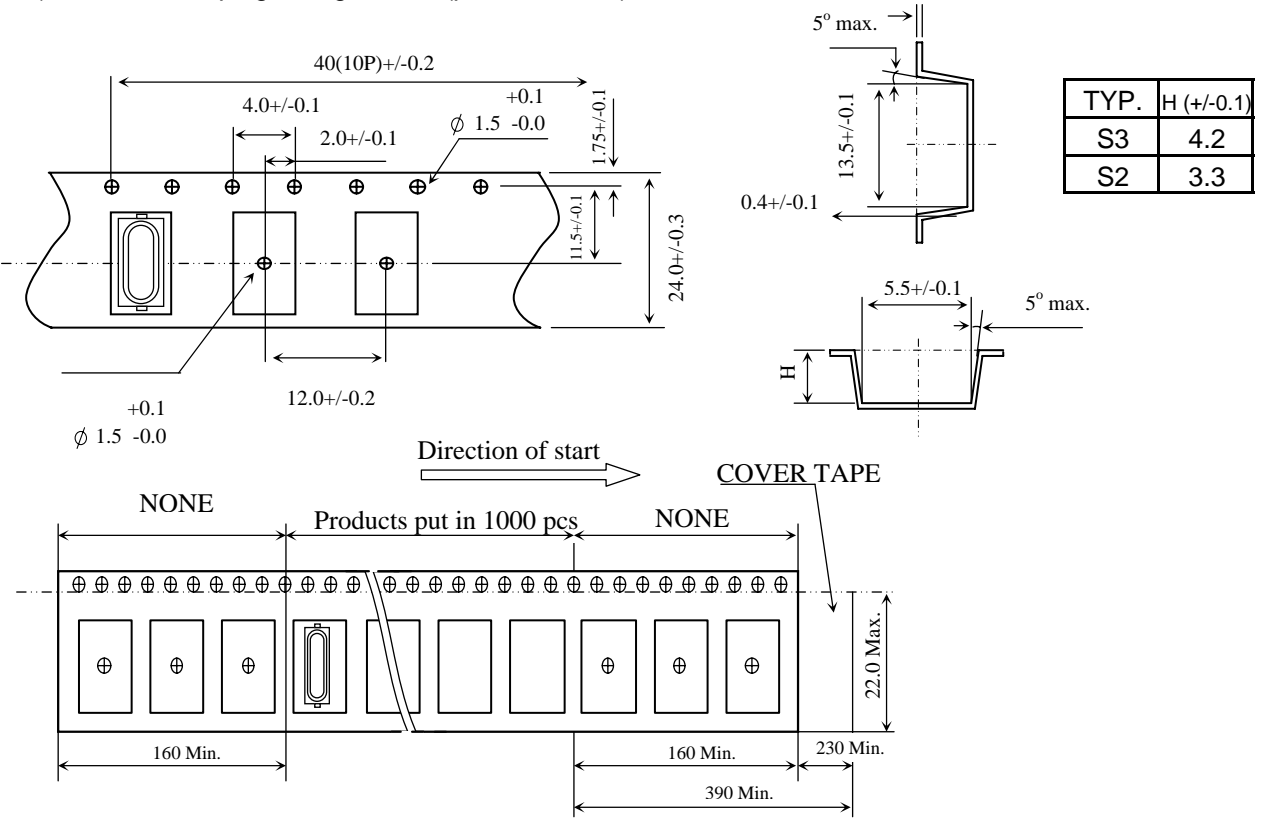

**Packing For Pb Free Parts :**

**1. INNER BOX : (Unit : mm)**

**2. LOGO STICKER(CARTON and INNER BOX) : (Unit : mm)**

Label A

- # (1) Put in stuff between space.
- (2) Tie Up the Carton with 4 Packthreads.
- (3) "G" : Pb-Free Product

**(A) Tape and reel configuration:(Unit : mm)**

(a) Emboss tapping configuration. (per EIA-481-2)

(b) Reel configuration.

**(B) Packing & Label :(Unit : mm)**

**PACKING : (EIA-481-2)**

DIMENSIONS	A	B	C	D	E	F	G	H	(UNIT : mm)
	1.40	5.40	3.60	8.00	12.00	4.00	1.55	1.75	

**REMARK :**

DIMENSIONS	L	L1	W	W1	pcs / Reel (UNIT : mm)
	180	13	16.5	12	Standard Reel Quantity is 1,000 pcs per reel

**PACKING : (EIA-481-2)**

DIMENSIONS	A	B	C	D	E	F	G	H	(UNIT : mm)
	0.65 ±0.1	2.3 ±0.1	1.9 ±0.1	4.0 ±0.1	8.0 ±0.2	4.0 ±0.1	1.55 ±0.05	1.75 ±0.1	

## REMARK :

DIMENSIONS	L	L1	L2	W	W1	pcs / Reel (UNIT : mm)
	178 ±1	13.0 ±0.5	2.5 ±0.5	11.5 ±0.2	8.0 +1,-0	Standard Reel Quantity is 3,000 pcs per reel

■ PACKING

DIMENSIONS	A	B	C	D	E	F	G	H	(UNIT : mm)
	1.40	3.40	2.70	4.00	8.00	4.00	1.55	1.75	