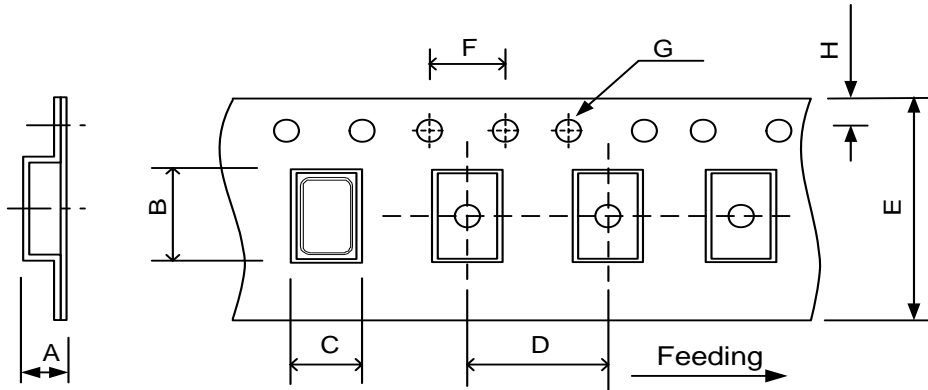

**Packing For Pb Free Parts :**

**1. INNER BOX : (Unit : mm)**

**2. LOGO STICKER(CARTON and INNER BOX) : (Unit : mm)**

Label A

- # (1) Put in stuff between space.
- (2) Tie Up the Carton with 4 Packthreads.
- (3) "G" : Pb-Free Product

**(A) Tape and reel configuration:(Unit : mm)**

(a) Emboss tapping configuration. (per EIA-481-2)

(b) Reel configuration.

**(B) Packing & Label :(Unit : mm)**

**PACKING : (EIA-481-2)**

DIMENSIONS	A	B	C	D	E	F	G	H	(UNIT : mm)
	1.40	5.40	3.60	8.00	12.00	4.00	1.55	1.75	

**REMARK :**

DIMENSIONS	L	L1	W	W1	pcs / Reel (UNIT : mm)
	180	13	16.5	12	Standard Reel Quantity is 1,000 pcs per reel

**PACKING : (EIA-481-2)**

DIMENSIONS	A	B	C	D	E	F	G	H	(UNIT : mm)
	0.65 ±0.1	2.3 ±0.1	1.9 ±0.1	4.0 ±0.1	8.0 ±0.2	4.0 ±0.1	1.55 ±0.05	1.75 ±0.1	

## REMARK :

DIMENSIONS	L	L1	L2	W	W1	pcs / Reel (UNIT : mm)
	178 ±1	13.0 ±0.5	2.5 ±0.5	11.5 ±0.2	8.0 +1,-0	Standard Reel Quantity is 3,000 pcs per reel

■ PACKING

DIMENSIONS	A	B	C	D	E	F	G	H	(UNIT : mm)
	1.40	3.40	2.70	4.00	8.00	4.00	1.55	1.75	