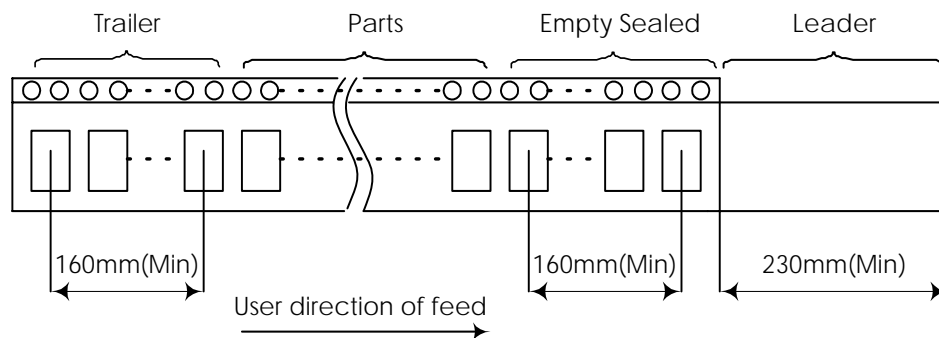

**Packing For Pb Free Parts :**

**1. INNER BOX : (Unit : mm)**

**2. LOGO STICKER(CARTON and INNER BOX) : (Unit : mm)**

Label A

- # (1) Put in stuff between space.
- (2) Tie Up the Carton with 4 Packthreads.
- (3) "G" : Pb-Free Product

**(A) Tape and reel configuration:(Unit : mm)**

(a) Emboss tapping configuration. (per EIA-481-2)

(b) Reel configuration.

**(B) Packing & Label :(Unit : mm)**

**PACKING : (EIA-481-2)**

DIMENSIONS	A	B	C	D	E	F	G	H	(UNIT : mm)
	1.40	5.40	3.60	8.00	12.00	4.00	1.55	1.75	

**REMARK :**

DIMENSIONS	L	L1	W	W1	pcs / Reel (UNIT : mm)
	180	13	16.5	12	Standard Reel Quantity is 1,000 pcs per reel

**PACKING : (EIA-481-2)**

DIMENSIONS	A	B	C	D	E	F	G	H	(UNIT : mm)
	0.65 ±0.1	2.3 ±0.1	1.9 ±0.1	4.0 ±0.1	8.0 ±0.2	4.0 ±0.1	1.55 ±0.05	1.75 ±0.1	

## REMARK :

DIMENSIONS	L	L1	L2	W	W1	pcs / Reel (UNIT : mm)
	178 ±1	13.0 ±0.5	2.5 ±0.5	11.5 ±0.2	8.0 +1,-0	Standard Reel Quantity is 3,000 pcs per reel

■ PACKING

DIMENSIONS	A	B	C	D	E	F	G	H	(UNIT : mm)
	1.40	3.40	2.70	4.00	8.00	4.00	1.55	1.75	