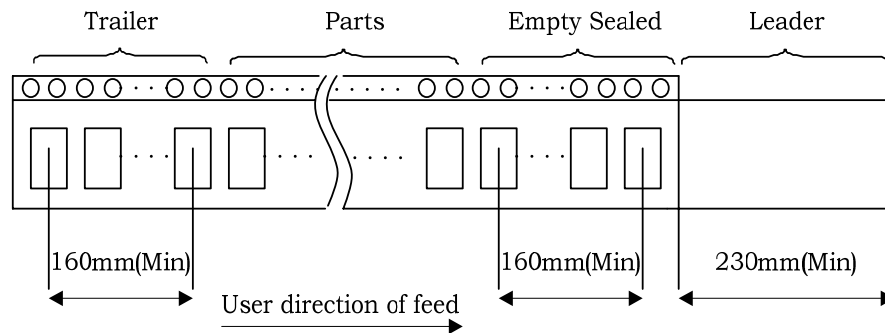

REMARK :

DIMENSIONS	L	L1	W	W1	pcs / Reel (UNIT : mm)
	178 ±1.00	13 ±0.50	11.5 ±0.20	8 +1 -0	Standard Reel Quantity is 3,000 pcs per reel