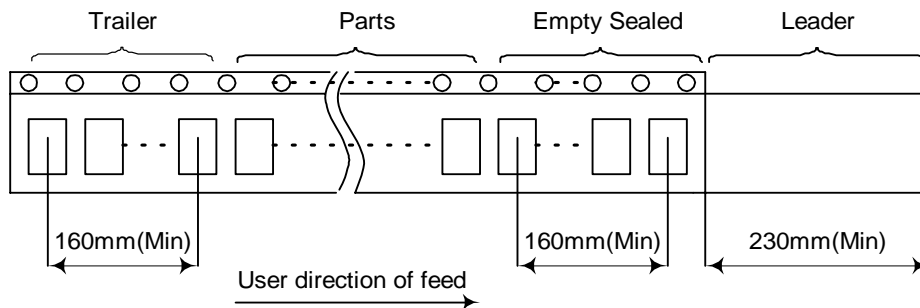

**Packing For Pb Free Parts :**

**1. INNER BOX : (Unit : mm)**

**2. LOGO STICKER(CARTON and INNER BOX) : (Unit : mm)**

Label A

- # (1) Put in stuff between space.
- (2) Tie Up the Carton with 4 Packthreads.
- (3) "G" : Pb-Free Product

**(A) Tape and reel configuration:(Unit : mm)**

(a) Emboss tapping configuration. (per EIA-481-2)

(b) Reel configuration.

**(B) Packing & Label :(Unit : mm)**

**PACKING : (EIA-481-2)**

DIMENSIONS	A	B	C	D	E	F	G	H	(UNIT : mm)
	1.40	5.40	3.60	8.00	12.00	4.00	1.55	1.75	

**REMARK :**

DIMENSIONS	L	L1	W	W1	pcs / Reel (UNIT : mm)
	180	13	16.5	12	Standard Reel Quantity is 1,000 pcs per reel

**PACKING : (EIA-481-2)**

DIMENSIONS	A	B	C	D	E	F	G	H	(UNIT : mm)
	0.65 ±0.1	2.3 ±0.1	1.9 ±0.1	4.0 ±0.1	8.0 ±0.2	4.0 ±0.1	1.55 ±0.05	1.75 ±0.1	

## REMARK :

DIMENSIONS	L	L1	L2	W	W1	pcs / Reel (UNIT : mm)
	178 ±1	13.0 ±0.5	2.5 ±0.5	11.5 ±0.2	8.0 +1,-0	Standard Reel Quantity is 3,000 pcs per reel

■ PACKING

DIMENSIONS	A	B	C	D	E	F	G	H	(UNIT : mm)
	1.40	3.40	2.70	4.00	8.00	4.00	1.55	1.75	