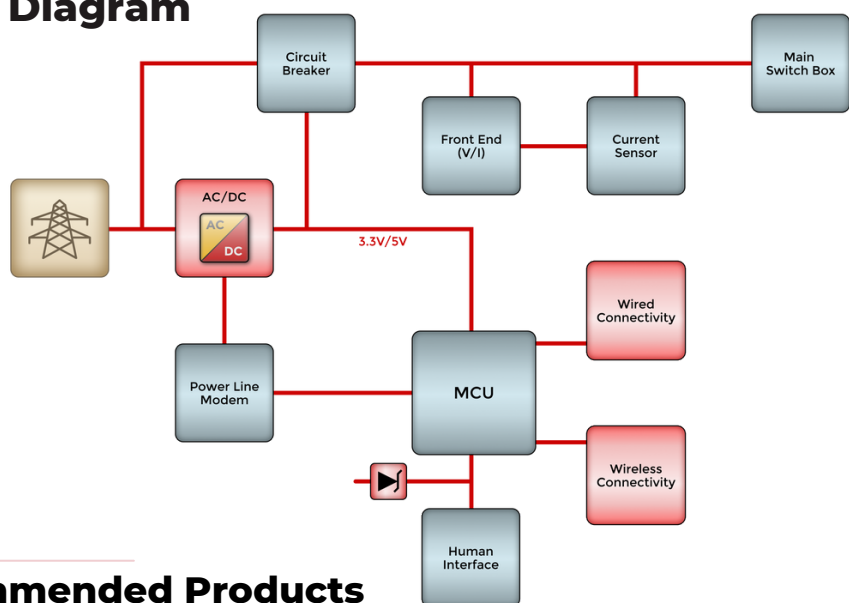

# SMART METERS

*Unlocking a Smarter,  
Greener Energy Future.*

## Real-Time Precision for Optimal Power Management.

Intelligent energy meters surpass traditional monthly readings by offering precise consumption data, down to the millisecond. These advanced meters enable consumers to have accurate, real-time monitoring of their energy usage, allowing them to make informed decisions and reduce their energy bills by taking advantage of peak and off-peak pricing. Additionally, these innovative electric meters have the capability to quickly identify electrical issues, ensuring a prompt resolution. Furthermore, they facilitate the efficient integration of home-generated renewable energy into the grid. The advent of intelligent energy meters signifies the future of energy management, and this future is already within our grasp.

### Block Diagram

### Key Design Considerations

- Accuracy and precision
- Communication
- Security
- Durability
- User interface
- Power quality measurement
- Tamper detection
- Maintenance
- Energy harvesting