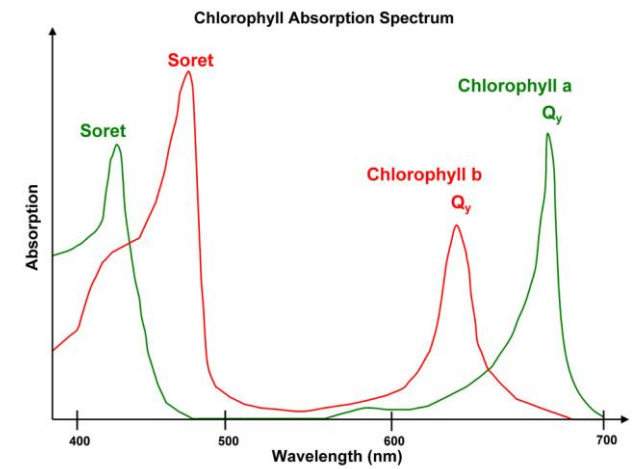

Universal 3030 Package Size

Type	Dimensions (mm)
OSLON® SSL 80	3.0 x 3.0 x 2.10
OSLON® SSL 120	3.0 x 3.0 x 1.75
OSLON® SSL 150	3.0 x 3.0 x 1.51
OSLON® SQUARE	3.0 x 3.0 x 2.17