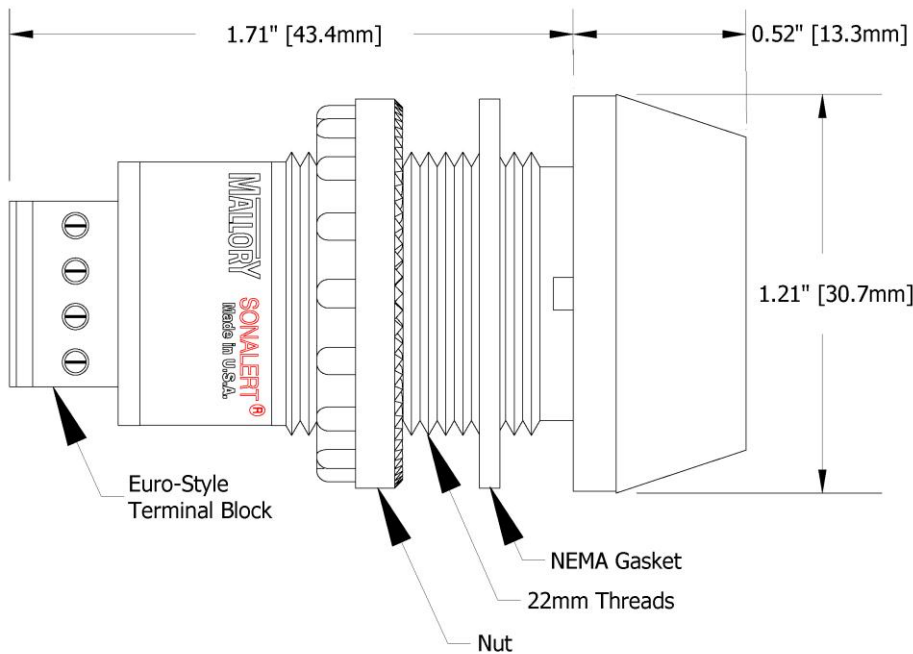

## 22mm Panel Alarms with Terminal Block Multi-Tone Models (Four Sounds in One Package)

### KEY FEATURES:

- Fits Standard 22.5 mm Panel Hole
- Four Tones in a Single Package
- Sound Levels up to 95 dB @ 2 ft.
- cUL Approved; RoHS Compliant
- NEMA 3R/4X/12; IP-66
- CSA C22.2 No. 94
- Terminal Block Termination:
  - Finger Proof Safe Handling
  - Prevents Shock & Shorting
  - Saves Assembly Time & Labor